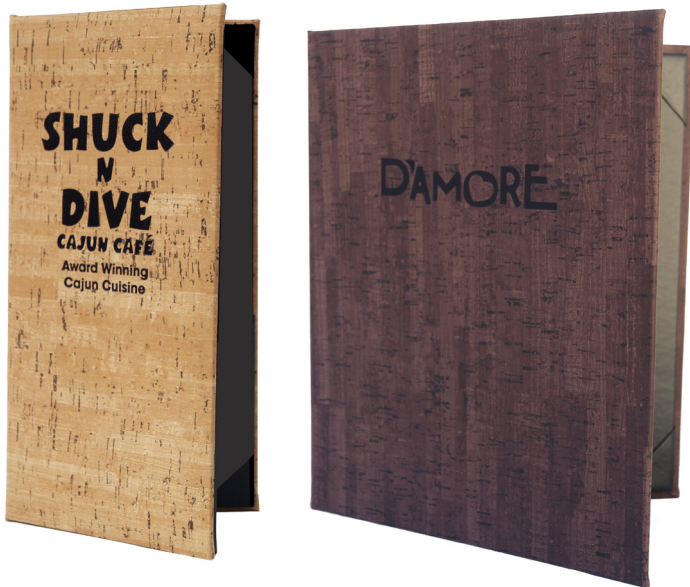

CORK FAUX LEATHER

BOODLE BOOKS

Our Faux Cork is almost indistinguishable from Genuine Cork, offering an economical alternative. This fabric is the same quality as our faux leathers with the look and feel of cork. Your logo can be heat burnished/debossed, foil debossed, or screen printed.

Casablanca light
FXC-263

Casablanca dark
FXC-267

PRICING

Prices are per book, nonpadded with square corners, using colors shown at left for cover material. Includes Summit Leatherette inside lining (p. 2). See below for logo decoration and options.